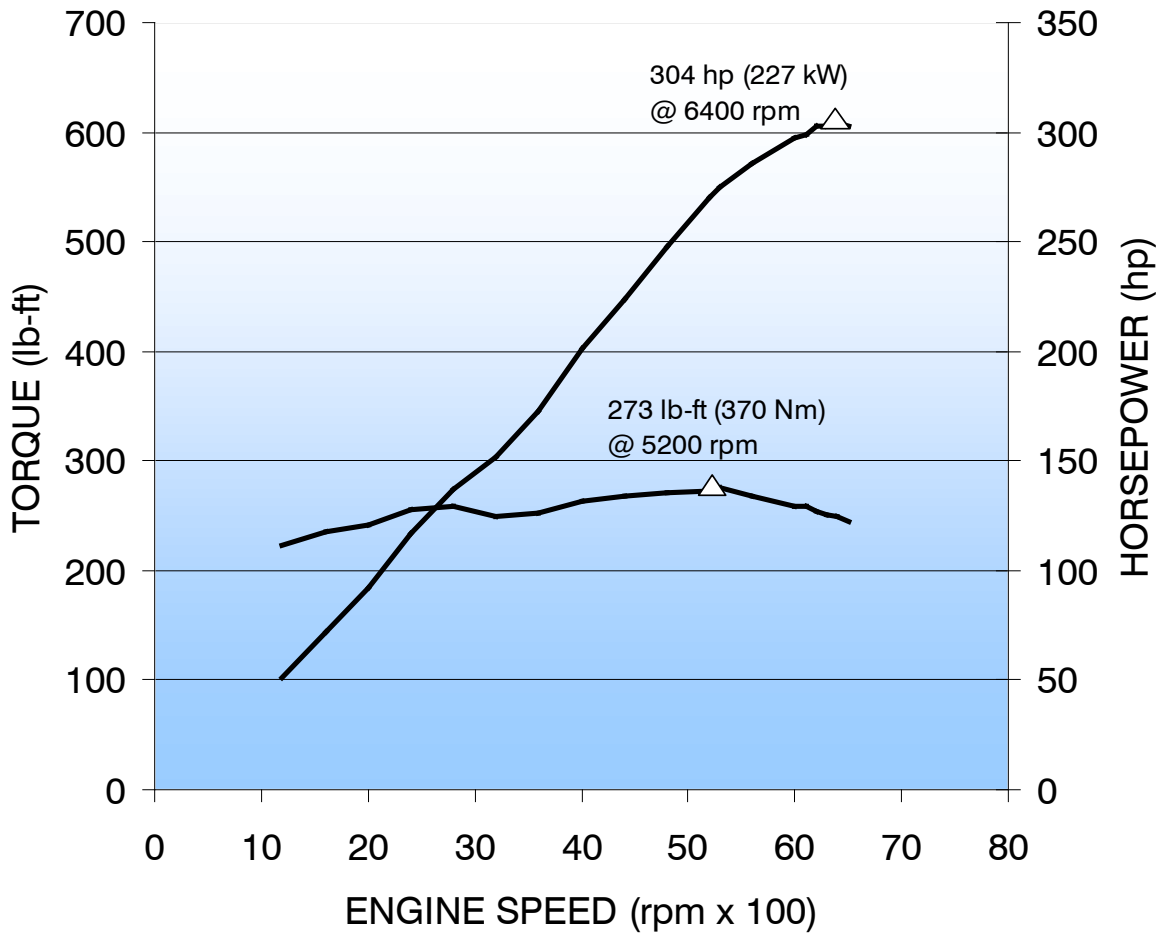

2010 GM 3.6L V-6 VVT DI (LLT)

SAE J1349
Certified Power™

Chevrolet Camaro (LT and LS models)