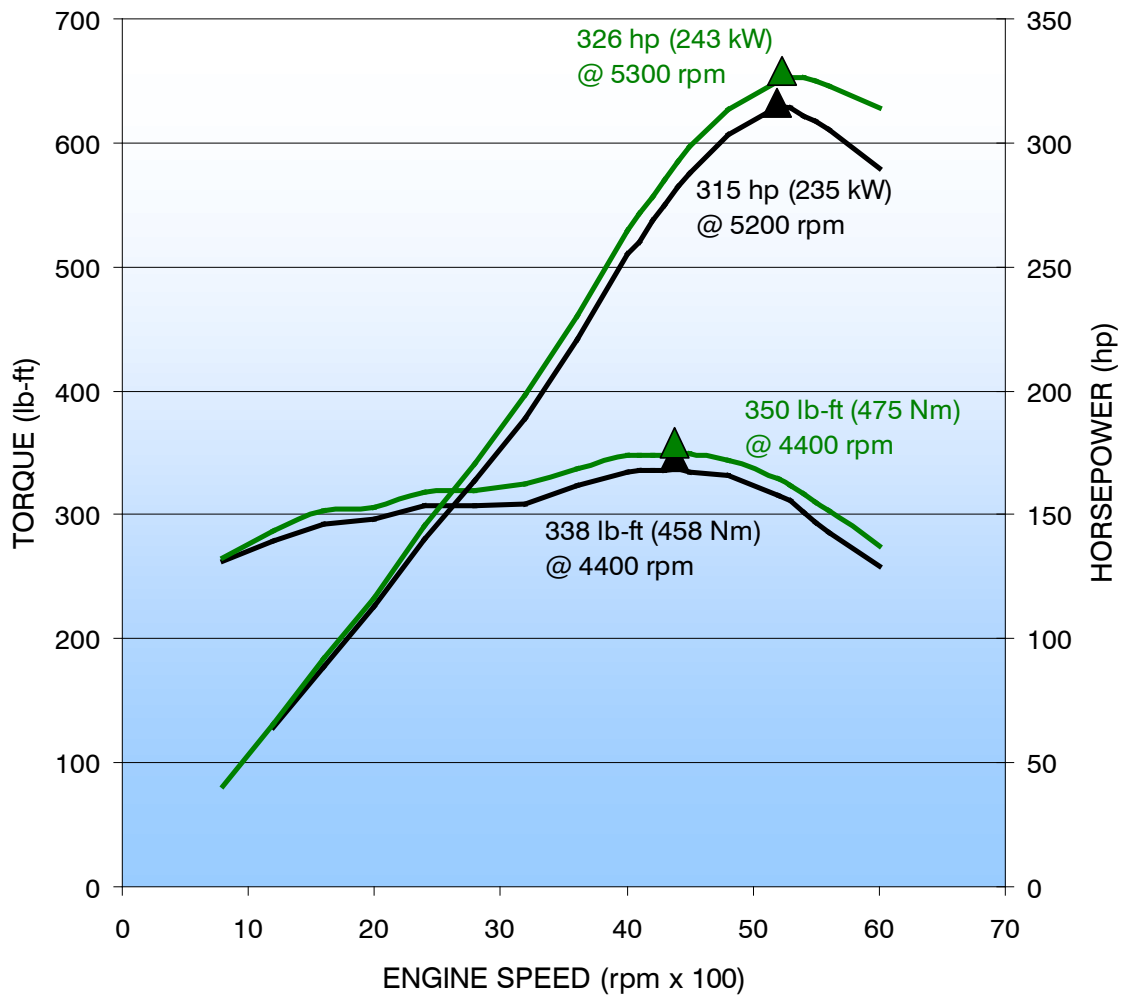

2009 Vortec 5.3L V-8 (LMG)

SAE J1349
Certified Power™

Black = Gasoline (as tested) Green = E85 FlexFuel (as tested)

Chevrolet Silverado