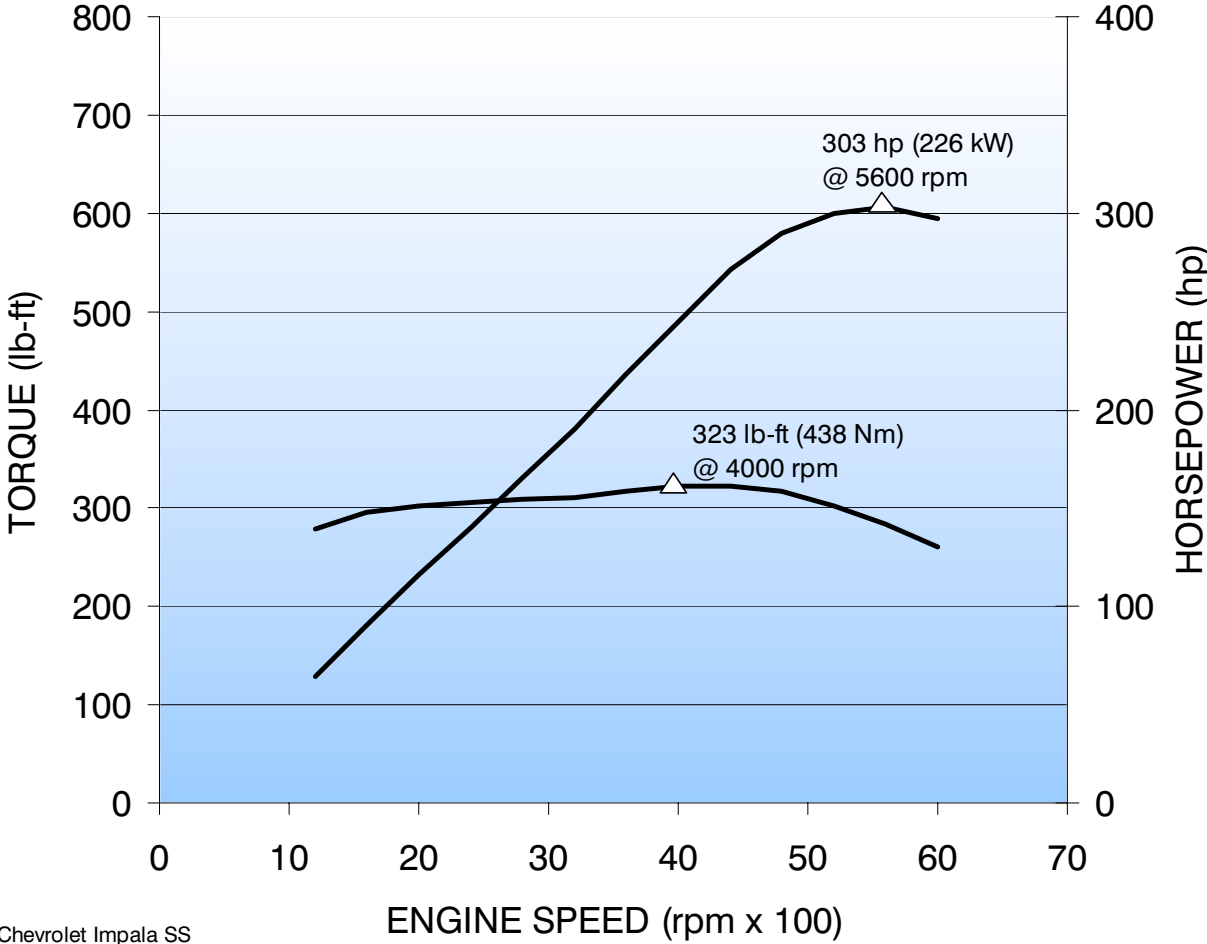

2009 "LS4" 5.3L V-8 (LS4)

Chevrolet Impala SS