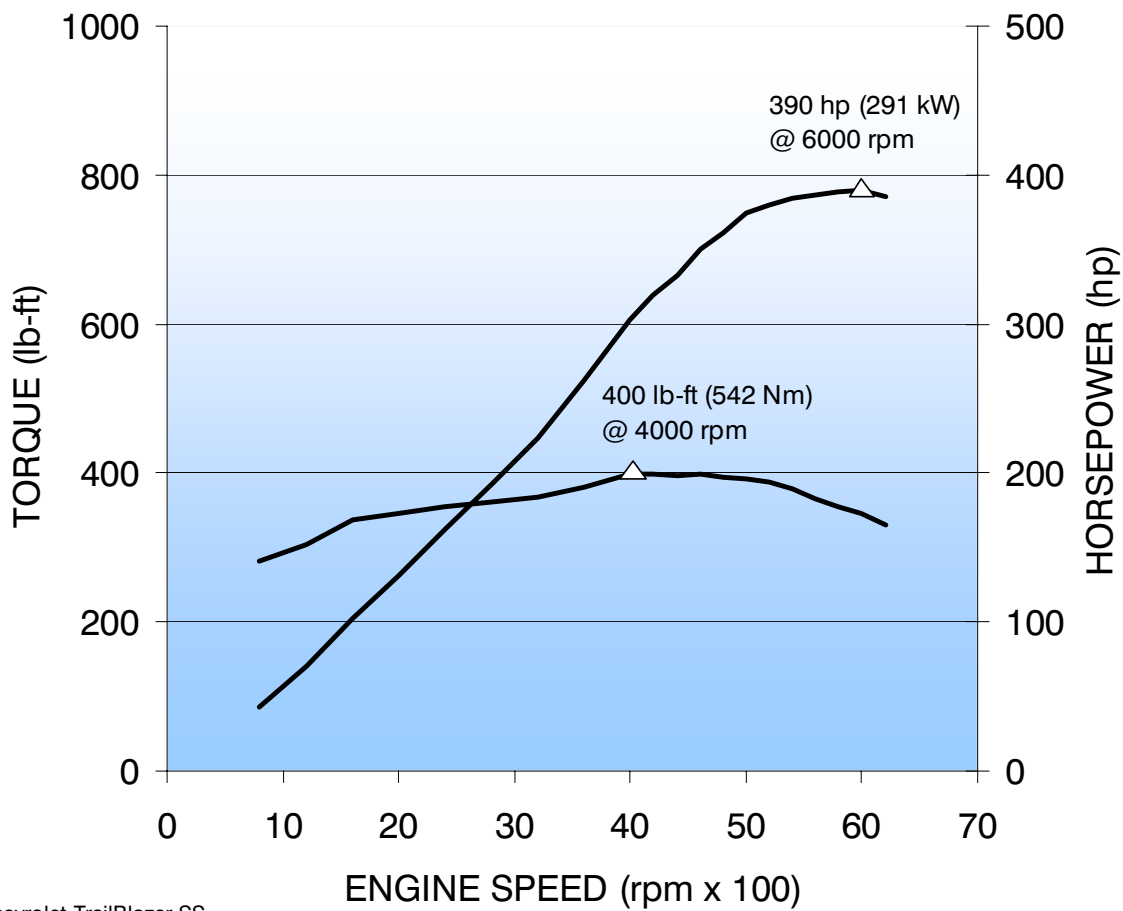

2009 "LS2" 6.0L V-8 (LS2)

Chevrolet TrailBlazer SS